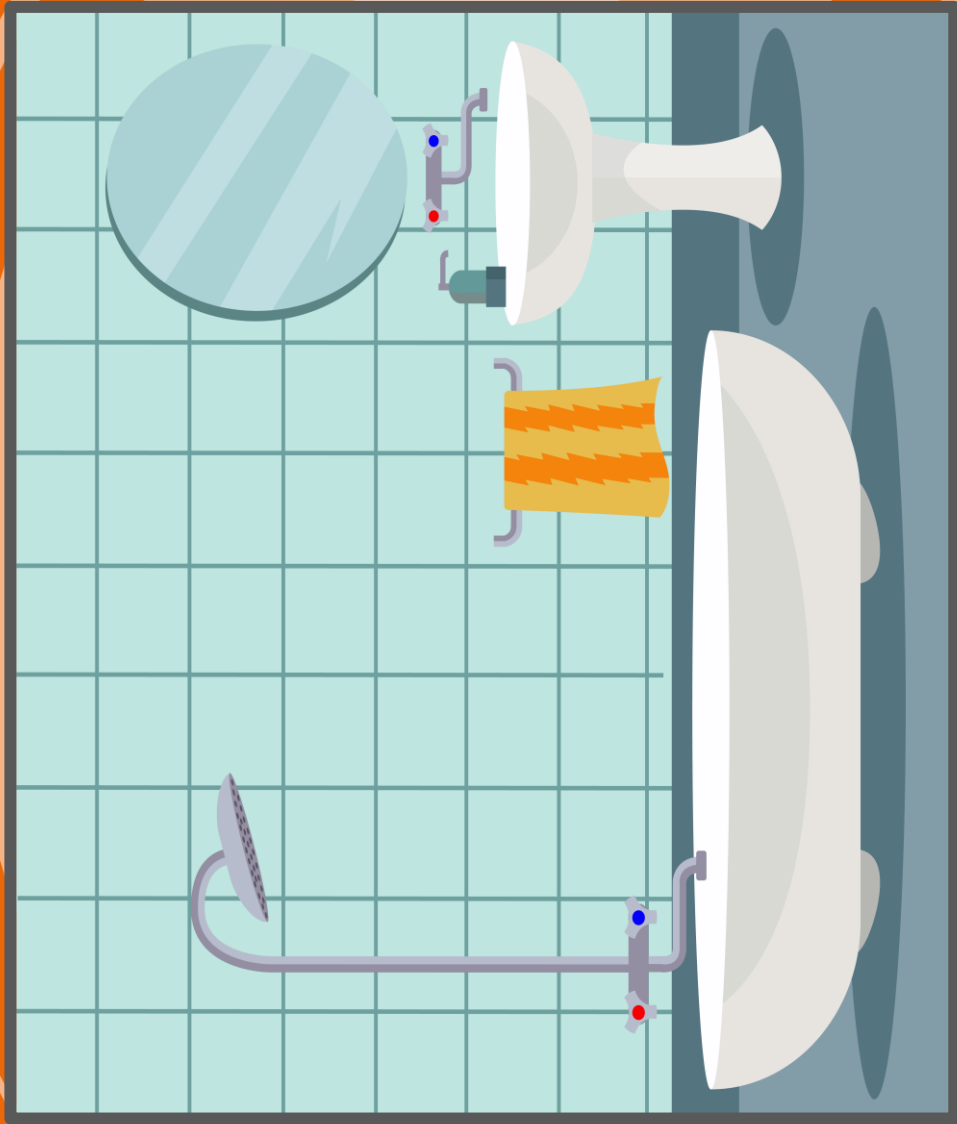

House
(Home)

Bedroom

A rectangular card with a dark orange background. It features a large, light orange circle in the center, surrounded by several concentric white circles. A white dashed line forms a square border around the card. The word "Bathroom" is written in a bold, black, sans-serif font, oriented vertically in the center of the card.

Bathroom

A rectangular card with a dark orange background. It features a large, light orange circle in the center, surrounded by several concentric white circles. A white dashed line forms a square border around the card. The word "Kitchen" is written in a bold, black, sans-serif font, oriented vertically in the center of the card.

**Living
room**

A rectangular card with a dark orange background. It features a large, light orange circle in the center, surrounded by several concentric white circles. A white dashed line forms a square border around the card. The text "Playroom" is written in a bold, black, sans-serif font, centered within the light orange circle.

Shampoo

SOAP

CUP

Kettle

Bike

The background of the left panel features a series of concentric circles in shades of orange and light beige, centered on the page. A dashed white line forms a square border around the central area. The overall color scheme is warm and monochromatic.